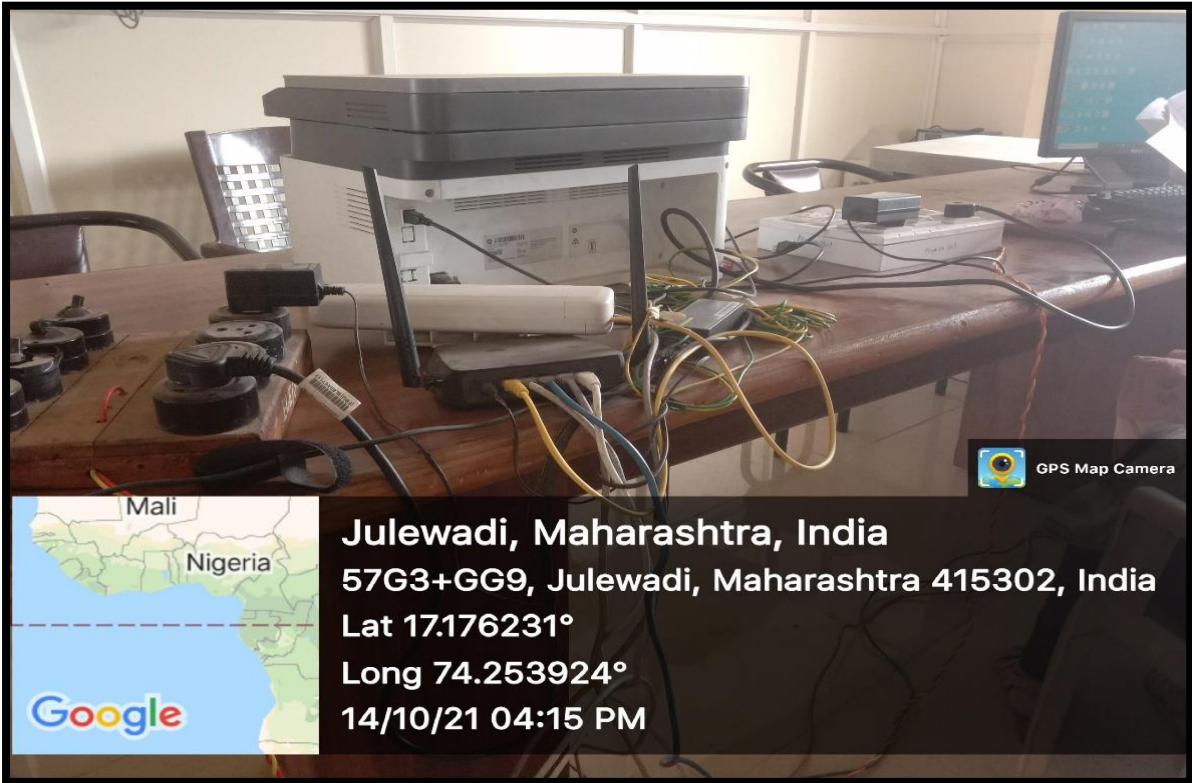

Computer Equipment's
Wi-Fi Device